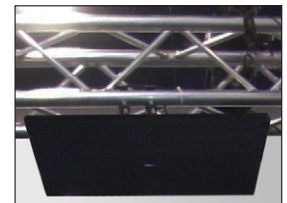

MNT-1 - Ceiling or Wall Mount with Extension

Our most popular mount
Suitable for most applications

For wall or overhead mounting
Joint permits flexible aiming

Removable extension piece:
- 4" length without extension
- 10.5" length with extension

Specify black or white
\$29 each

Without extension

With extension

CM-1 - Suspended Ceiling Mount Kit

For mounting flush to a ceiling panel
Speaker panel aims straight down
*Add an MNT-1 mount for flexible aiming and extension

\$19 per kit

Parts list available by request

TM-1 - Clamping Mount Kit

For mounting to truss, bars, and more
Includes (2) U-clamps and thread adapters
*Add an MNT-1 mount for flexible aiming and extension

\$59 per kit

Parts list available by request

RACK - Amplifier Rack Mount Kit

For mounting one or two
SoundBeam[®] controllers in
a standard 1U rack space

\$29 per kit

Additional Options

The AS-24 can be fitted
directly into panelled ceilings
for seamless integration.