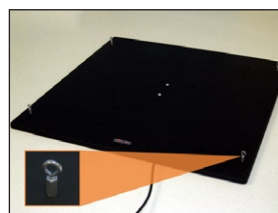

Eyebolts can be fitted into the
AS-16 and AS-24 for a hanging
configuration with wire.

Eyebolts supplied at customer's
request.