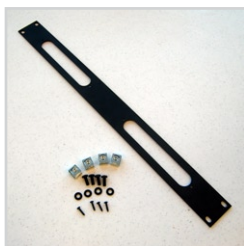

MNT-1 - Ceiling or Wall Mount with Extension

Our most popular mount
Suitable for most applications

For wall or overhead mounting
Joint permits flexible aiming

Removable extension piece:
- 4" length without extension
- 10.5" length with extension

Specify black or white
$29 each

CM-1 - Suspended Ceiling Mount Kit

For mounting flush to a ceiling panel
Speaker panel aims straight down
*Add an MNT-1 mount for flexible aiming and extension

$19 per kit

Parts list available by request

TM-1 - Clamping Mount Kit

For mounting to truss, bars, and more
Includes (2) U-clamps and thread adapters
*Add an MNT-1 mount for flexible aiming and extension

$59 per kit

Parts list available by request

RACK - Amplifier Rack Mount Kit

For mounting one or two
SoundBeam® controllers in
a standard 1U rack space

$29 per kit

Additional Options

The AS-24 can be fitted
directly into panelled ceilings
for seamless integration.

No additional parts required.

Eyebolts can be fitted into the
AS-16 and AS-24 for a hanging
configuration with wire.

Eyebolts supplied at customer's
request.